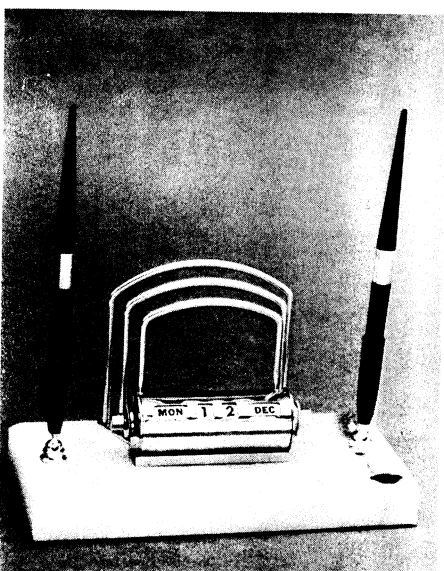

37LC - PEN BASE — ROLL CALENDAR — LETTER RACK

35L - PEN BASE — LAMP

48RC - PEN BASE — DOUBLE PEN — ROLL CALENDAR

# ONYX PEN DESK SETS DELUXE BALL POINT PEN

48LC - PEN BASE — DOUBLE PEN — ROLL CALENDAR — LETTER RACK

256B - PEN BASE — BAROMETER

257MC - PEN BASE — DOUBLE PEN — CLOCK

37WT - PEN BASE — DOUBLE PEN — SHIPS WHEEL THERMOMETER